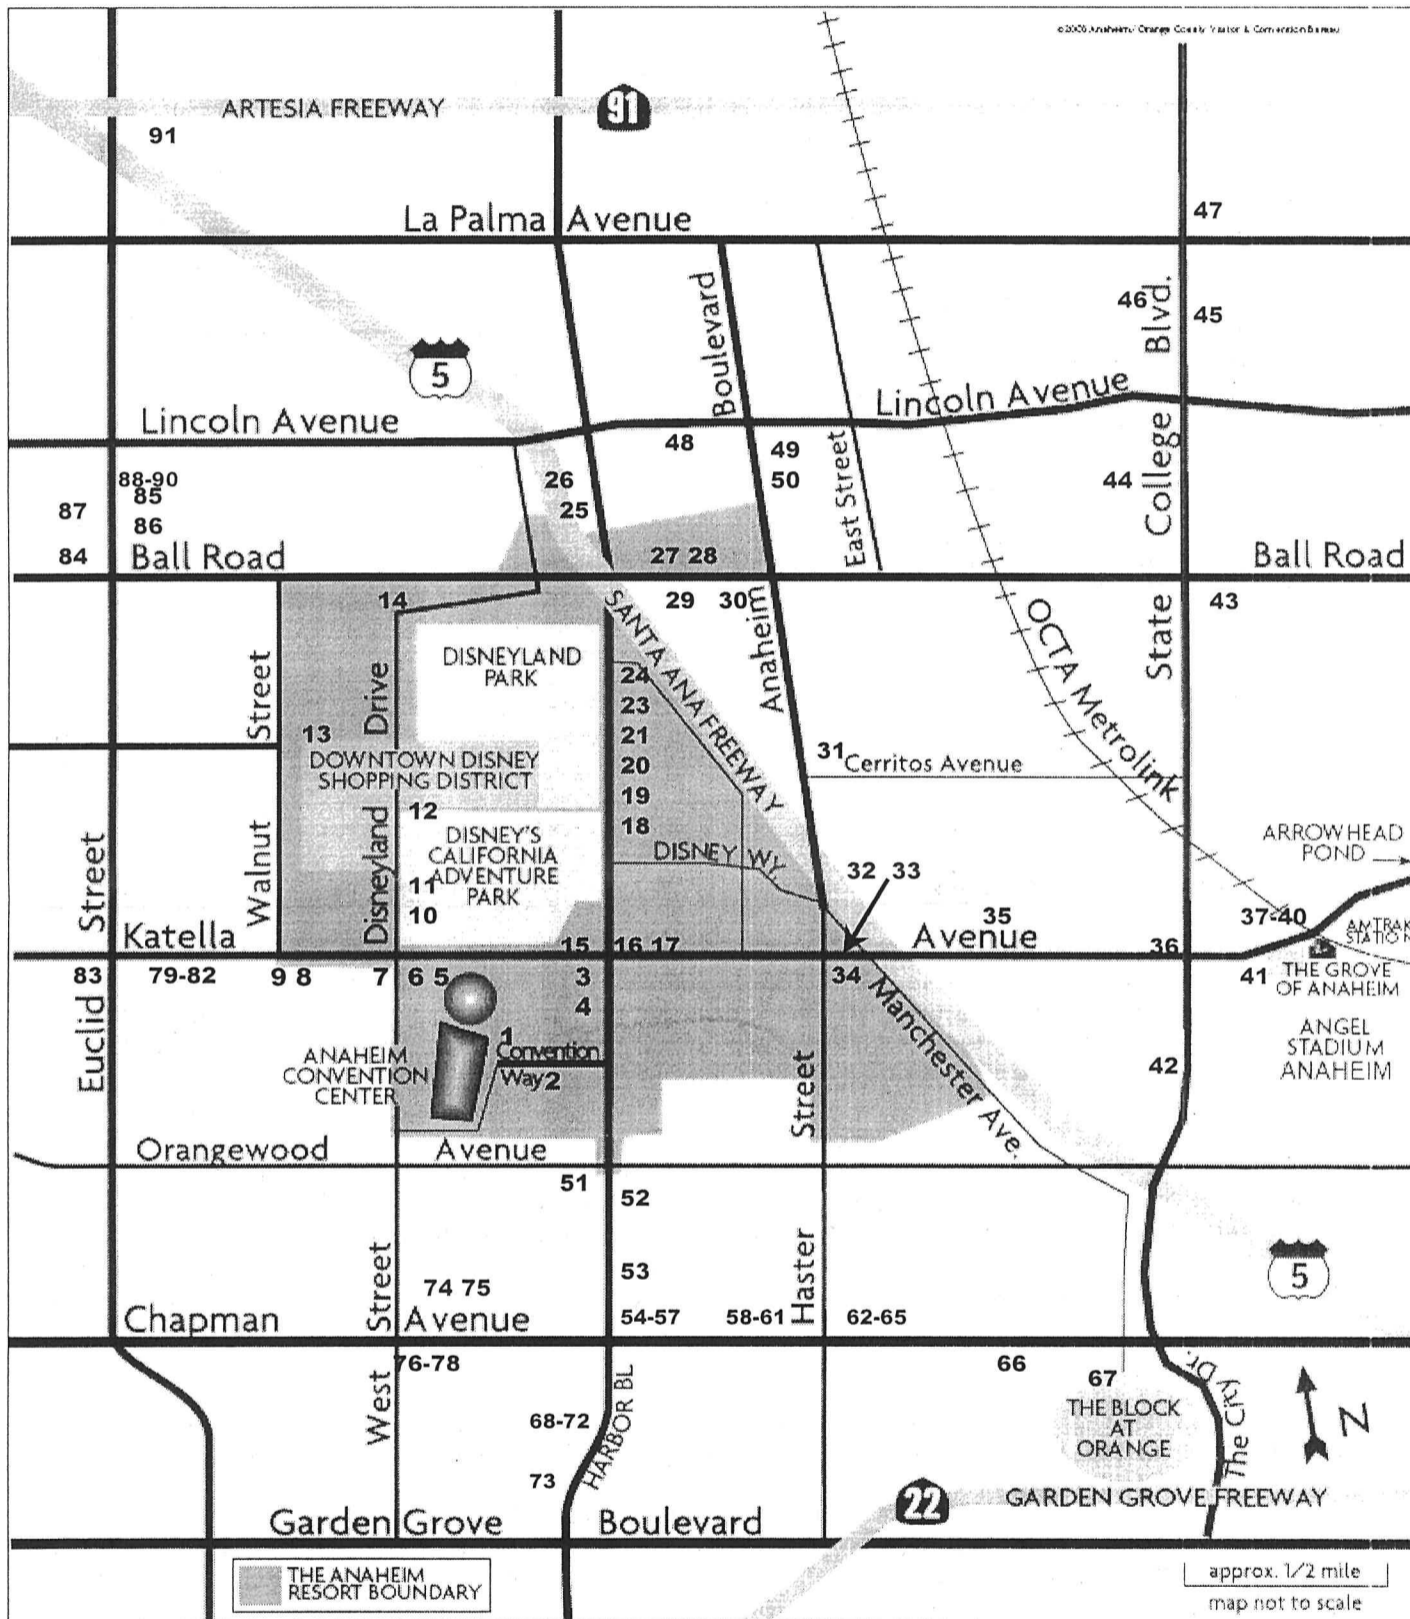

Num	Name	Address	City	Phone	Cuisine	Dist	Price	CC's	D	Hours
1	Anaheim Hilton	777 W Convention Way	Anaheim	750-4321						
1a	Starbucks	777 W Convention Way	Anaheim	750-4321	Coffee		$1-7	VMDA		5p-10p
1b	Cafe Oasis	777 W Convention Way	Anaheim	740-4412	American Buf		$6-16	VMDACAB		Su-Th 6a-10p F-Sa 6a-12a
1c	The Gazebo	777 W Convention Way	Anaheim	750-4321	Burgers & Salads			VMA		11a-4:30p
1d	Pavia	777 W Convention Way	Anaheim	740-4419	Italian Fine Dining		$19-29	VMDACB		6p-10:30p
1e	The Sushi Bar	777 W Convention Way	Anaheim	740-4321	Sushi					6p-10:30p
2	Anaheim Marriot									
2a	Pizza Hut	700 W Convention Way	Anaheim		Pizza		$3-$11			6p-10:30p
2b	Cafe Del Sol	700 W Convention Way	Anaheim	750-8000	International		$8-$16			6:30-11p
2c	JW's Steakhouse	700 W Convention Way	Anaheim	750-8000	Steakhouse		$31-$50	VMA		T - Sa: 5:30p -10:00p
3	Jolly Roger Family Restaurant	640 W Katella Ave	Anaheim	772-7621	American	0.1	$4-18	VMDACB	Y	6:30a-9p
4a	Molly's Kitchen	1855 S Harbor Bl	Anaheim	750-1811	American	0.3	$3-11	VMDA		6a-3p
4b	Overland Stage Restaurant	1855 S Harbor Bl	Anaheim	750-1811	Steakhouse	0.3	$14-24	VMDACB		5p-11p
5	Tangerine Grill & Patio	1030 W Katella Ave	Anaheim	772-1186	California	0.3	$10-30	VMDAC		7a-10p
6	Tiffany's Family Restaurant	1060 W Katella Ave	Anaheim	635-1801	American	0.2	$5-$16	VM		Su-Th 6a-11p, F-Sa 6a-1a
7	Coco's Family Restaurant and Bakery	1100 W Katella Ave	Anaheim	772-0414	American	0.2	$5-13	VMDACB		Su-Th 6a-11m, F-Sa 6a-12a
8	Denny's Restaurant	1168 W Katella Ave	Anaheim	774-1680	American	0.2	$6-11	VMDA		24 Hrs
9	Marri's Pizza And Italian Restaurant	1194 W Katella Ave	Anaheim	533-1631	Italian	0.3	$5-20	VM		11a-12a
10	PCH Grill (Pacific Hotel)	1717 S Disneyland Dr	Anaheim	956-6755	California	1.5	$22-27			7a-11:30a 5:30p-10p
11	Napa Rose Restaurant	1600 S Disneyland Dr	Anaheim	300-7170	California	1	$20-75	VMDA		530p-10
12	Downtown Disney	1500 Disneyland Dr.	Anaheim	781-DINE		1.1				
12a	Ralph Brennan's Jazz Kitchen	1590 S Disneyland Dr	Anaheim	776-5200	Cajun-Creole	1.1	$20-30	VMDA		Su-Th 11a 10p. F-Sa 8a-11p
12b	Jazz Kitchen Express	1590 S Disneyland Dr	Anaheim	776-5200	Cajun-Creole	1.1		VMDA		
12c	Uva Bar & Café	1580 S Disneyland Dr	Anaheim	774-4442	Mediterranean	1.1	$5-10	VMDA		Su-Th 8a -10p F-Sa 8a -11p
12d	Catal Restaurant	1580 S Disneyland Dr	Anaheim	774-4442	Mediterranean	1.1	$30-45	VMDA		Su-Th 5p -10p F-Sa 5p -11p
12e	Jamba Juice	1570 S. Disneyland Dr.	Anaheim	774-0521	Juice Bar	1.1	$3-10			
12f	Compass Books Cafe	1565 S Disneyland Dr S	Anaheim	502-9999	American FF	1.1	$5-10	VMDA		Su-Th 7a-10p F-Sa 7a-11p
12g	La Brea Bakery Cafe	1556 South Disneyland Dr	Anaheim		California	1.1	$10-20	VMDAC		Su-Th 10-10 F-Sa 10a-11p
12h	Haagen-Dazs	1550 S Disneyland Dr	Anaheim	533-0070	Ice Cream	1.1	$2-10			
12i	Wetzel's® Pretzels	1550 S Disneyland Dr	Anaheim	535-5994	Pretzels	1.1	$4-7			
12j	Napolini	1550 Disneyland Dr	Anaheim		Italian Deli	1.1	$7	VMDA		F-Sa 10a-11:30p
12k	House of Blues	1530 S Disneyland Dr	Anaheim	778.BLUE	Cajun-Creole	1.1	$20-30	VM		M-Sa 11:30a-11 Su 5p-11
12l	Rainforest Cafe	1515 S Disneyland Dr	Anaheim	772-0413	American	1.1	$20-30			Su-Th 8a-11p; F-Sa 8a-12a
12m	Naples Ristorante e Pizzeria	1510 South Disneyland Dr	Anaheim	776-6200	Italian	1.1	$20-30	VMDAC		Su-Th 11a 10p. F-Sa 11a-11p
12n	Tortilla Jo's	1510 S Disneyland Dr	Anaheim	535-5000	Mexican	1.1	$20-30	VMDA		Su-Th 11a -10p F-Sa 11a -11p
12o	Tortilla Jo's TAQUERIA	1510 S Disneyland Dr	Anaheim	535-5000	Mexican FF	1.1		VMDA		Su-Th 11a-11:30p F-Sa 11a -1a.
13	Disneyland Hotel Restaurants									
13a	Granville's Steak House	1150 W Magic Way	Anaheim	956-6755	Steak/seafood	1.5	$27-32	VMDAC		7a-11a 5:30p-10p
13b	Goofy's Kitchen Character Buffet	1150 W Magic Way	Anaheim	956-6755	American	1.5	$28.-35	VMA		7a-2:p, 4:30p-9p
13c	Croc's Bits 'N Bites Burgers & Ice Cream	1150 W Magic Way	Anaheim	956-6755	American	1.5	$2-8	VMA		11a-10p
13d	Hook's Pointe and Wine Cellar	1150 W Magic Way	Anaheim	956-6755	Italian, Seafood	1.5	$15-30			M-F 5:30p-9p Sa&Su 5:30p-10p
14	Cuban Pete's Caribbean Grill	1050 W Ball Rd	Anaheim	490-2020	Caribbean	1.8	$10-27	VMDAC		5p-10p
15	Quiznos Sub	631 W Katella Ave	Anaheim	999-9625	Subs	0.3	$4-9			
16a	Panda Kitchen	1770 #120 S Harbor Bl	Anaheim	999-6888	Chinese FF	0.3	$3-7	VMDA		11a-11p
16b	Mickey Donuts	1770 # 132 S Harbor Bl	Anaheim	956-5456	Donuts	0.3